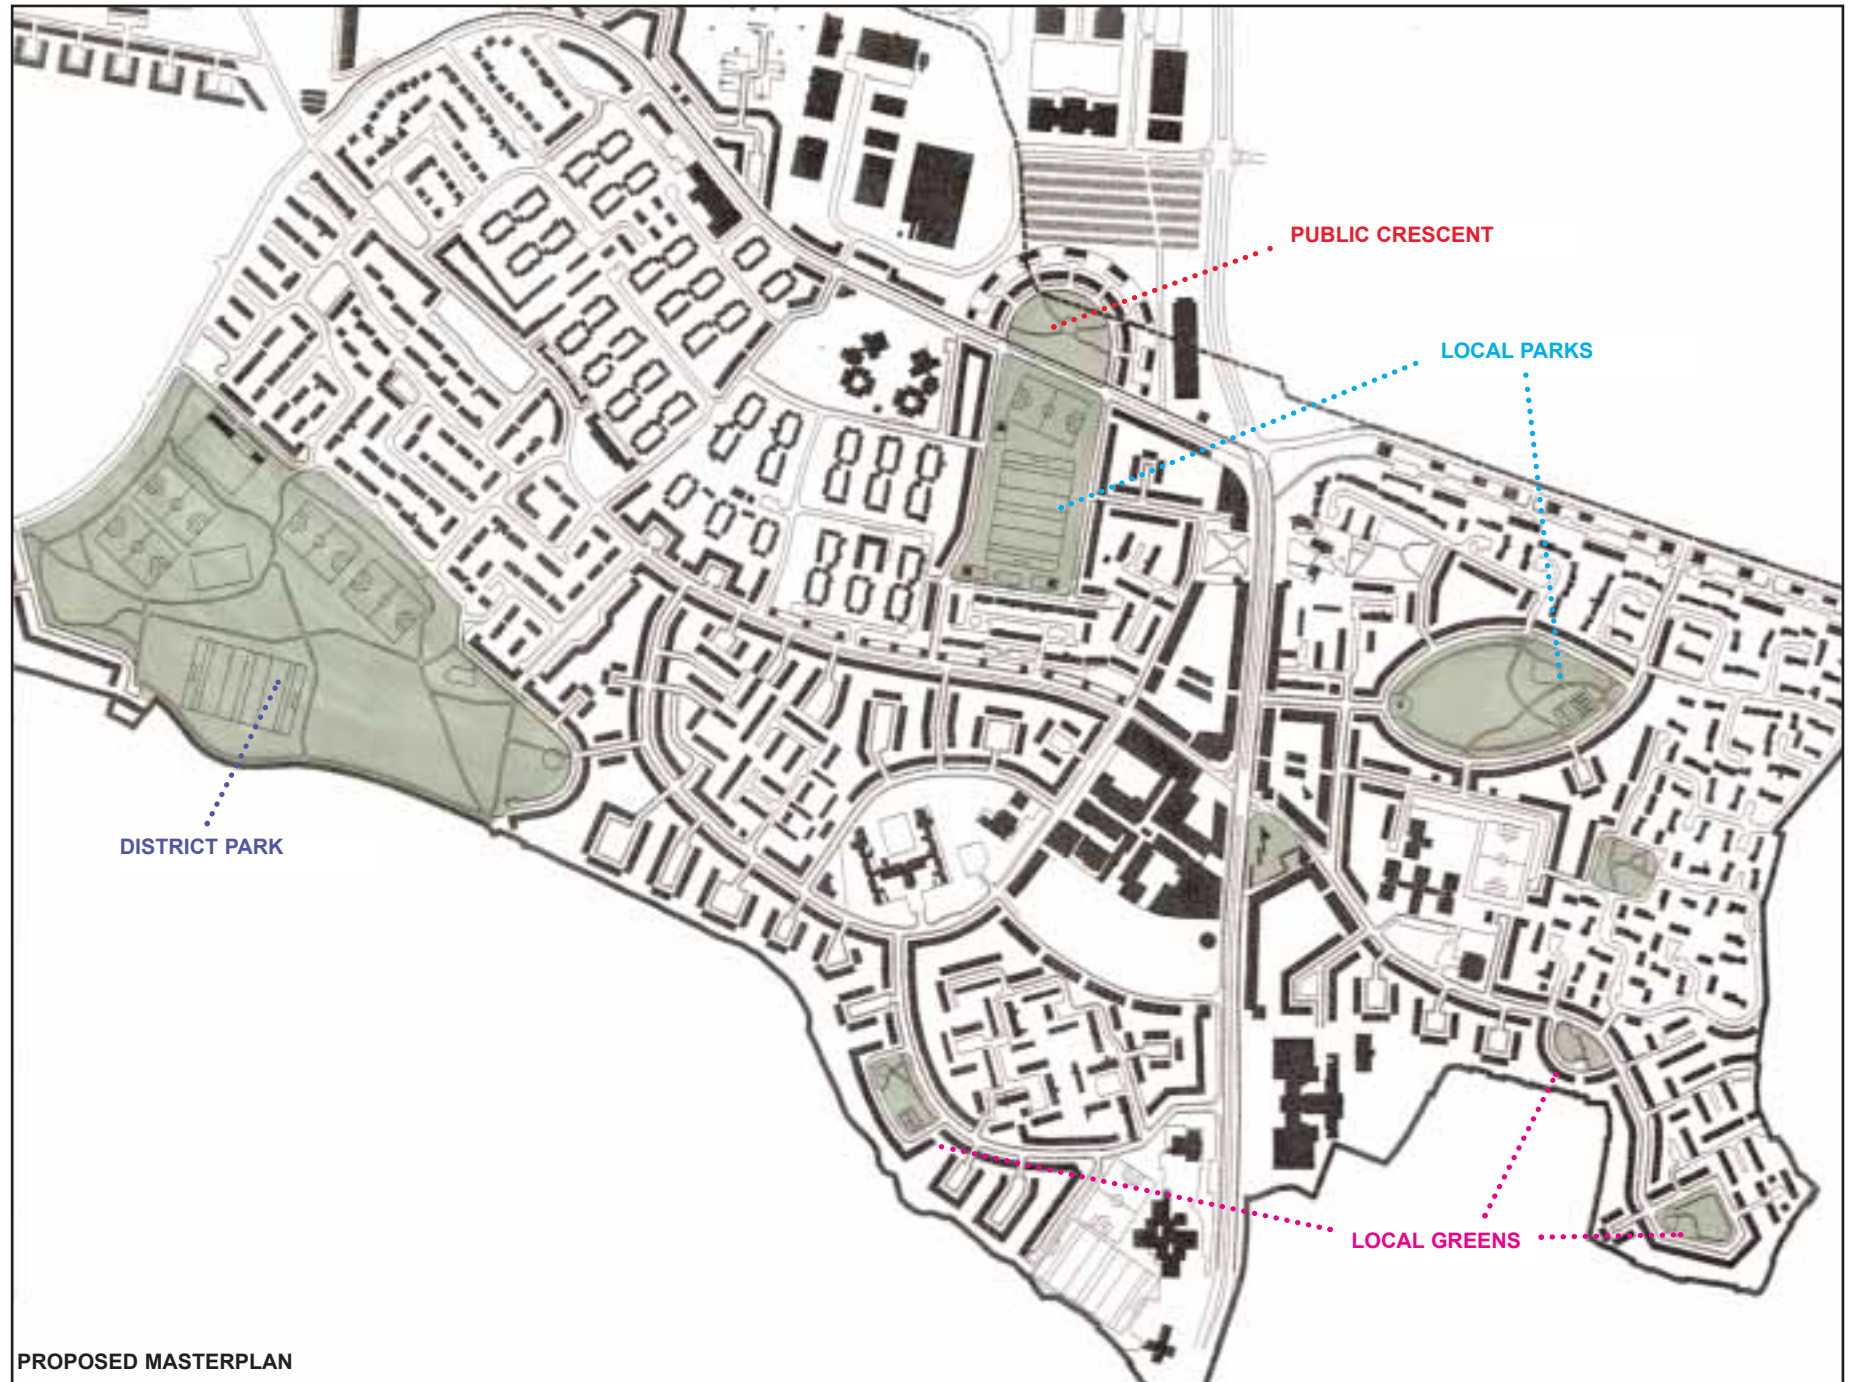

PUBLIC SPACES : DUBLIN PRECEDENTS
ALL DRAWINGS AT SAME SCALE 1:10,000

PUBLIC CRESCENTS

MARINO CRESCENT

MOUNT PLEASANT SQUARE

LOCAL PARKS

MERRION SQUARE

GRIFFITH PARK

DISTRICT PARK

HERBERT PARK

LOCAL GREENS

GREAT WESTERN SQUARE

DARTMOUTH SQUARE

GARDINER STREET PARK

SANDYMOUNT GREEN